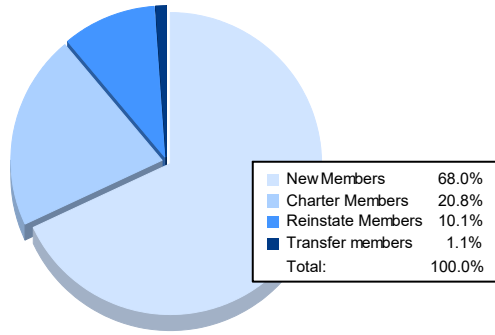

Membership Composition June 2021 Cumulative