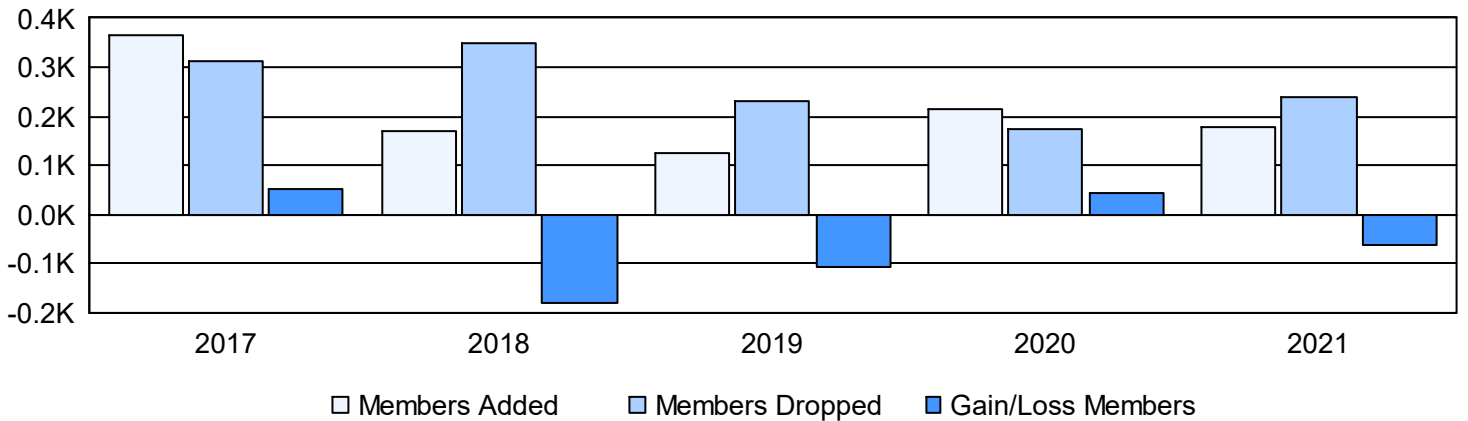

Year	New Clubs	Dropped Clubs	Gain/ Loss Clubs	New Members	Charter Members	Reinstate Members	Transfer Members	Total Member Added	Total Members Dropped	Gain/ Loss Members
2016-2017	1	4	-3	281	43	40	2	366	313	53
2017-2018	0	1	-1	137	24	5	2	168	347	-179
2018-2019	1	1	0	71	48	5	0	124	231	-107
2019-2020	0	1	-1	181	4	13	18	216	173	43
2020-2021	1	4	-3	121	37	18	2	178	239	-61
Average	1	2	-2	158	31	16	5	210	261	-50

Clubs

Members