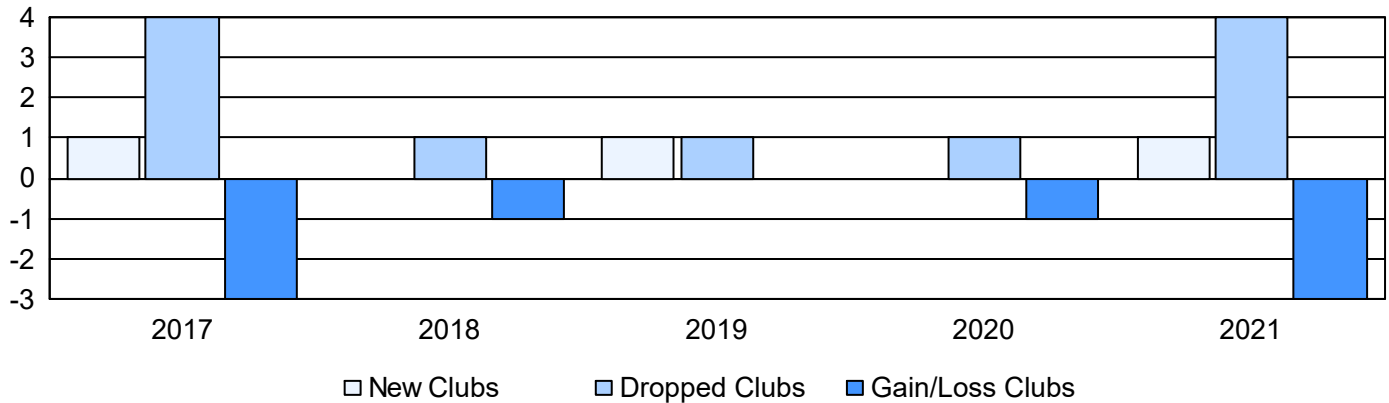

Year	New Clubs	Dropped Clubs	Gain/ Loss Clubs	New Members	Charter Members	Reinstate Members	Transfer Members	Total Member Added	Total Members Dropped	Gain/ Loss Members
2016-2017	1	4	-3	281	43	40	2	366	313	53
2017-2018	0	1	-1	137	24	5	2	168	347	-179
2018-2019	1	1	0	71	48	5	0	124	231	-107
2019-2020	0	1	-1	181	4	13	18	216	173	43
2020-2021	1	4	-3	121	37	18	2	178	239	-61
<b>Average</b>	<b>1</b>	<b>2</b>	<b>-2</b>	<b>158</b>	<b>31</b>	<b>16</b>	<b>5</b>	<b>210</b>	<b>261</b>	<b>-50</b>

### Clubs